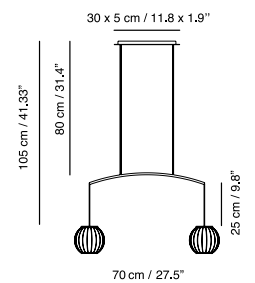

Medidas / Measures
Mesurements / Mittengun

Mei Móvil 2