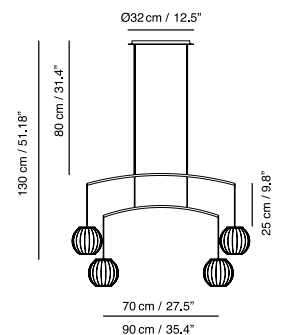

Materiales / Materials
Matériaux / Matters

Estructura: metal
Structure: metal
Structure: métal
Struktur: Metall

Difusor de porcelana
Porcelain diffuser
Diffuseur en porcelaine
Porzellandiffusor

Acabados / Finishes
Finitions / Ausführung

Blanco
White
Blanc
Weiss

Negro
Black
Noir
Schwarz

Oro
Gold
Or
Gold

LED

Mei A & B: E27 LED

Medidas / Measures
Mesurements / Mittengun

Mei Móvil 2

Mei Móvil 4

Mei Móvil 6