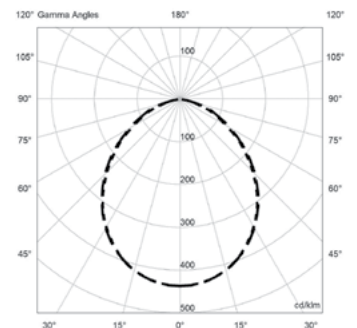

LED

Mini:
6,6 W 661 Lumen
2700 K CRI 90
Ø 40 cm / 15.7":
20 W 220-230 V
1900 Lumen 3000 K CRI 80