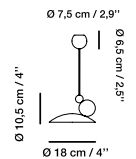

Medidas / Measures Measurements / Mittengun