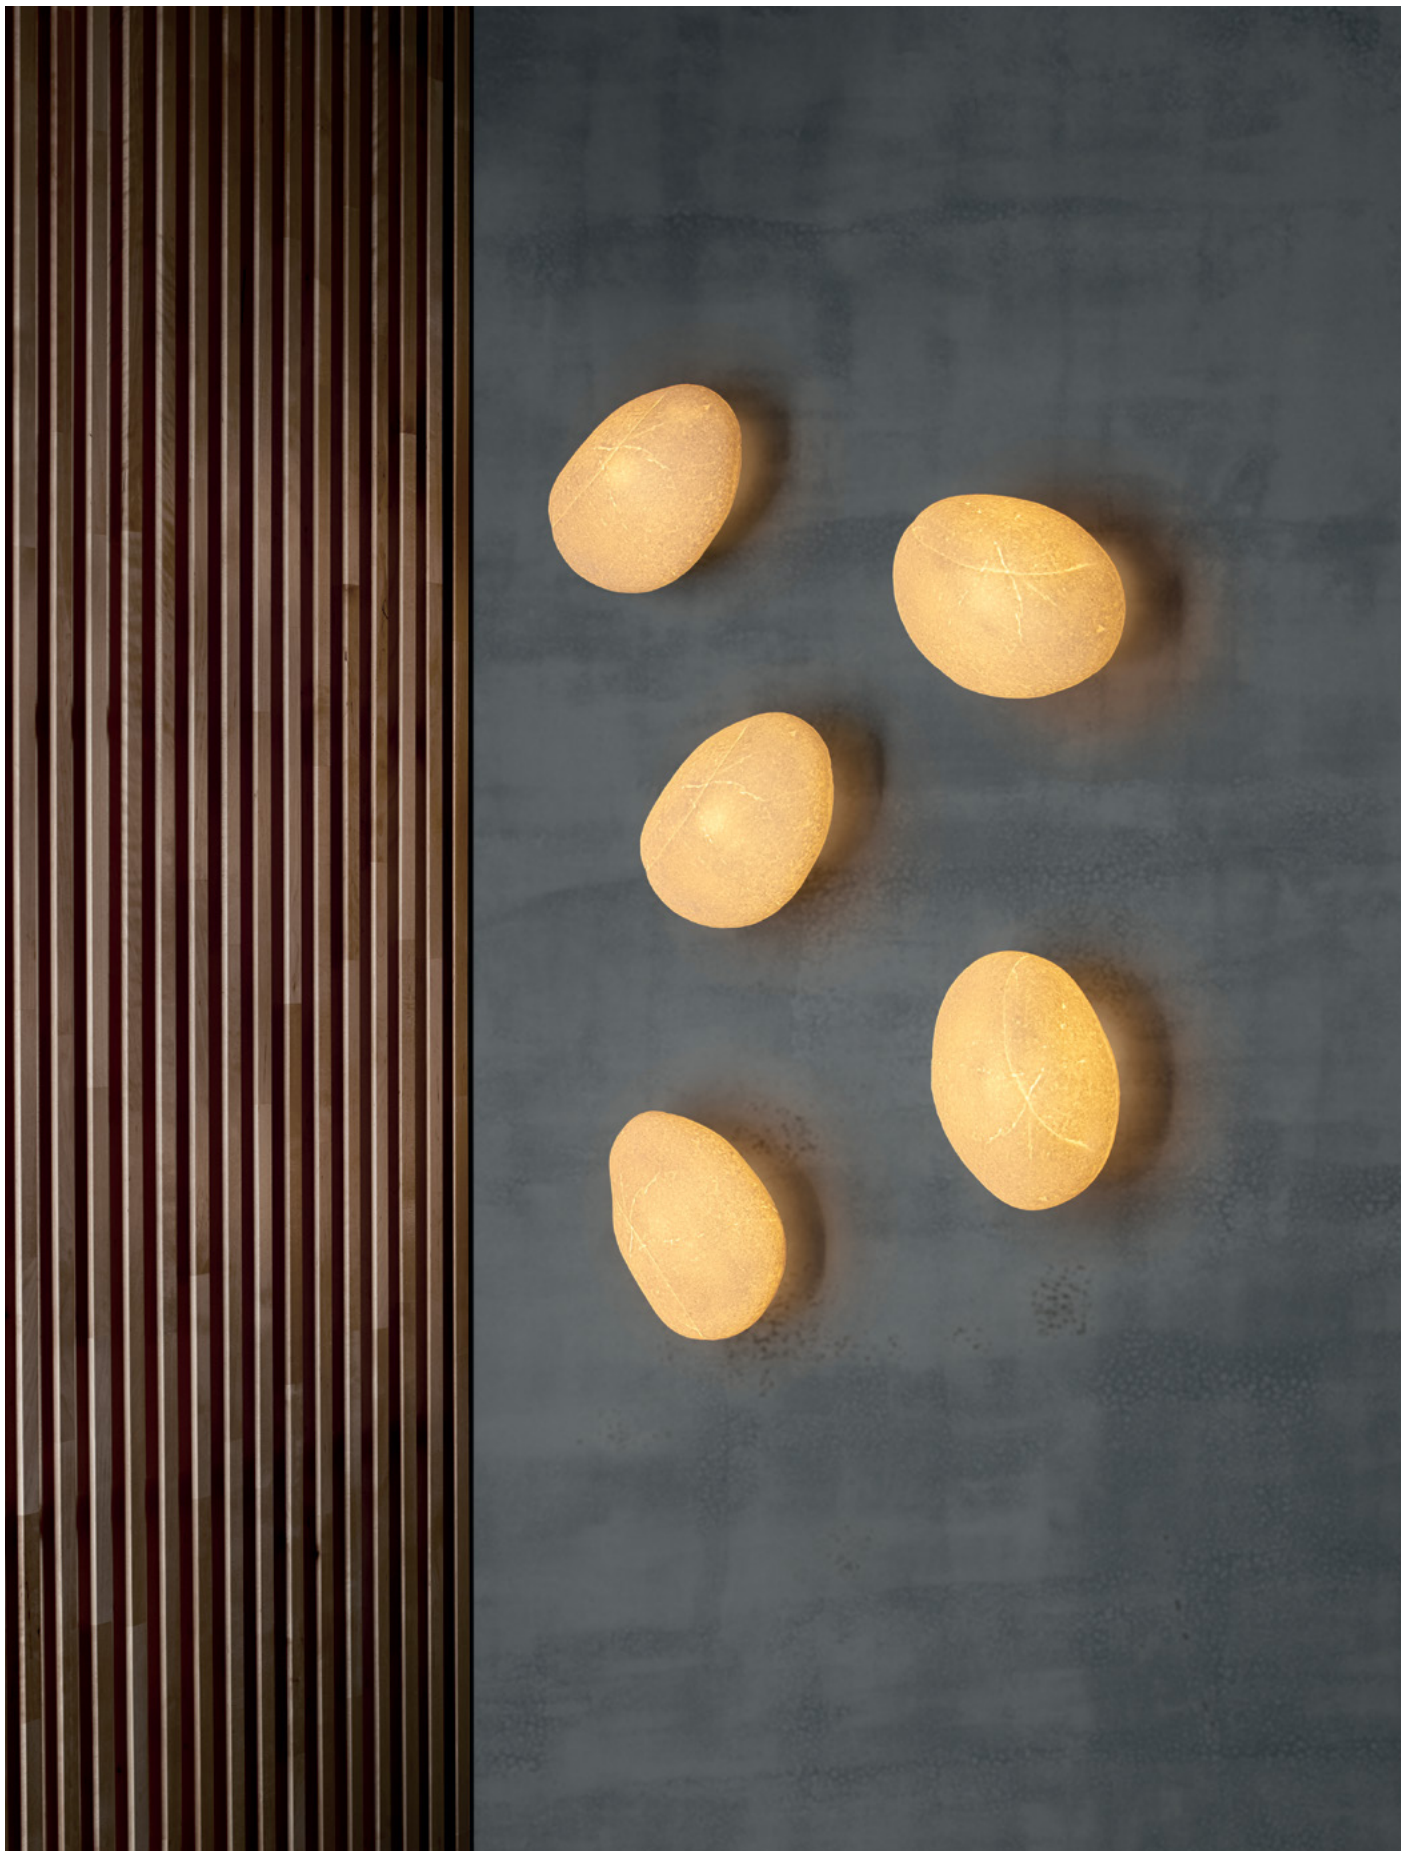

15 cm /
5.9"

Ø 12 cm /
4.7"

22 cm /
8.6"

12 cm /
4.7"

SASHA_BATTERY

NAHTRANG
DISSENY
2017

IN / OUTDOOR

Medidas / Measures Measurements / Mittengun