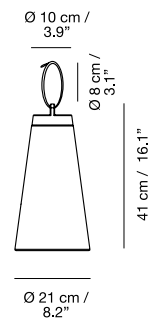

SASHA_BATTERY

NAHTRANG
DISSENY
2017

IN / OUTDOOR

Medidas / Measures Measurements / Mittengun

Mini

Grande / Large / Grand
modèle / Gross

Accesorios / Accessories Accessoires / Zubehör Soporte pared / Wall set Fixation murale Wandhalterung

Soporte pie / Floor support
Structure pour lampadaire
Fuß Structure

Materiales / Materials Matériaux / Matters

Aluminio lacado / Aluminum
painted / Aluminium peint
Lackiertes aluminium

Pantalla: polietileno blanco
Lampshade: white
polyethylene / Abat-jour:
polyéthylène blanc / Schirm:
weiss polyethylen

Brida: silicona transparente
Strap: transparent silicone
Bride: silicone transparent
Flansch: transparentem
silikon Dimbar

Acabados / Finishes Finitions / Ausführung

Blanco
White
Blanc
Weiss

Rojo vino
Red wine
Bordeaux
Wein rot

Verde oliva
Green olive
Vert olive
Olive grün

LED

3,7 W 500 Lumen 3000 K
CRI 80

Interruptor dimable
Switch dimm / Interrupteur
dimmable / Dimmbare
schalter

Mando a distancia incluido
Remote control included
Télécommande incluse
Fernbedienung inklusive

RECHARGEABLE
BATTERY

Alimentación / Feeding Alimentation / Ladung

Funcionamiento por
batería. Recarga con usb +
cargador Battery operation.
Recharging by usb +
charger / Fonctionne avec
batterie. Recharge avec usb
+ chargeur / Funktionert
mit Batterie. Lädt über usb
(Kabel)

Batería: autonomía de 8h
aprox. / Batterie: autonomy
of 8h approx. / Batterie:
autonomie 8h environ
Batterie: ungefähr 8 std.
autonomie