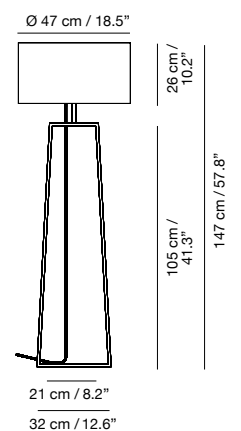

Materiales / Materials
Matériaux / Matters

Estructura metálica
Metallic structure
Structure métal
Metall struktur

Pantalla: polietileno blanco
Lampshade: white
polyethylene
Abat-jour: polyéthylène
blanc
Schirm: weiss polyethylen

Acabados / Finishes
Finitions / Ausführung

Blanco
White
Blanc
Weiss

Negro
Black
Noir
Schwarz

Pantalla / Shade
Abat-jour / Schirm

Blanco
White
Blanc
Weiss

LED

E27 11 W LED
3000 K 1055 Lumen

Equipada con 7 m (354") de
cable eléctrico / Equipped
with 7 m (354") of electric
cable / Equipé avec un
câble électrique de 7 m
(354") / Ausgestattet mit
7 m (354") Elektrokabel

Medidas / Measures
Mesurements / Mittengun