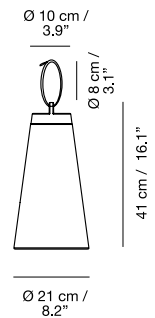

SASHA

NAHTRANG
DISSENY
2011

IN / OUTDOOR

Medidas / Measures
Mesurements / Mittengun

Accesorios / Accessories
Accessoires / Zubehör

Soporte pared / Wall set
Fixation murale
Wandhalterung

Soporte pie / Floor support
Structure pour lampadaire
Fuß Struktur

Materiales / Materials
Matériaux / Matters

Aluminio lacado / Aluminium painted / Aluminium peint
Lackiertes aluminium

Pantalla: polietileno blanco
Lampshade: white polyethylene / Abat-jour: polyéthylène blanc / Schirm: weiss polyethylen

Brida: silicona transparente
Strap: transparent silicone
Bride: silicone transparent
Flansch: transparentem silikon Dimbar

Acabados / Finishes
Finitions / Ausführung

LED

E27 11 W LED
3000 K 1055 Lumen

Equipada con 7 m (354") de cable eléctrico / Equipped with 7 m (354") of electric cable / Equipé avec un câble électrique de 7 m (354") / Ausgestattet mit 7 m (354") Elektrokabel

Accesorios / Accessories
Accessoires / Zubehör

Soporte pared / Wall set / Fixation murale
Wandhalterung

Soporte pie / Floor support
Structure pour lampadaire
Fuß Struktur

Se puede colocar en el suelo o como aplique / To be used as floor or wall lamp / Peut-être accroché comme applique / Es kann an Boden oder wie wandleuchte platziert werden