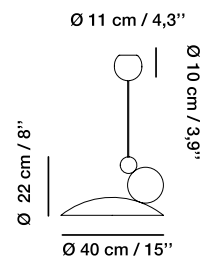

Medidas / Measures Measurements / Mittengun

Materiales / Materials Matériaux / Matters

Estructura: metal
Structure: metal
Structure: métal
Struktur: Metall

Acabados / Finishes Finitions / Ausführung

Níquel negro brillo
Brigh black nickel
Nickel noir brillant
Glänzendes
schwarzes Nickel

Cromo mate
Matt chrome
Chrome mat
Chrom matt

Cobre brillante
Bright copper
Cuivre brillant
Glänzendes Kupfer

Oro Mate
Matt gold
Or mat
Mattgold

LED integrado

3000K

Ø 18 cm: 220-240 Volts
Dimable - 6,6 watts max.
636 Lumen CRI 90
Ø 40 cm: 220-240 Volts
Dimable - 17 watts
2900 Lumen CRI 80
Ø 85 cm: 220-240 Volts
Dimable - 40 watts
5800 Lumen CRI 80