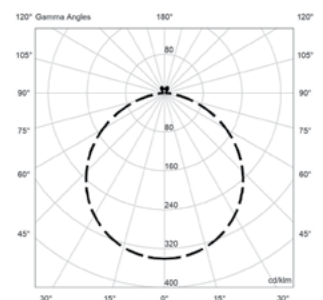

LED integrado

24 W
2500 Lumen
3000 K
CRI 80