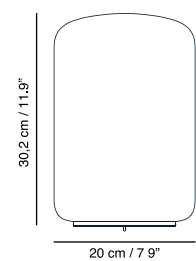

Medidas / Measures Measurements / Mittengun