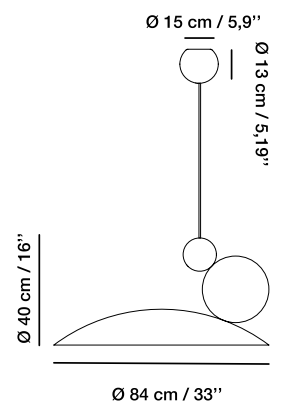

Medidas / Measures Measurements / Mittengun

Materiales / Materials Matériaux / Matters

Estructura: metal
Structure: metal
Structure: métal
Struktur: Metall

Acabados / Finishes Finitions / Ausführung

Níquel negro brillo
Brigh black nickel
Nickel noir brillant
Glänzendes
schwarzes Nickel

Cromo mate
Matt chrome
Chrome mat
Chrom matt

Cobre brillante
Bright copper
Cuivre brillant
Glänzendes Kupfer

Oro Mate
Matt gold
Or mat
Mattgold

LED integrado

3000K

Ø 18 cm: 220-240 Volts
Dimable - 6,6 watts max.
636 Lumen CRI 90
Ø 40 cm: 220-240 Volts
Dimable - 17 watts
2900 Lumen CRI 80
Ø 85 cm: 220-240 Volts
Dimable - 40 watts
5800 Lumen CRI 80