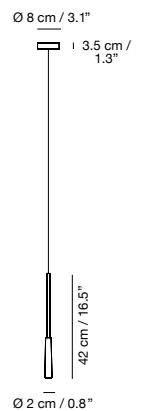

Medidas / Measures Measurements / Mittengun