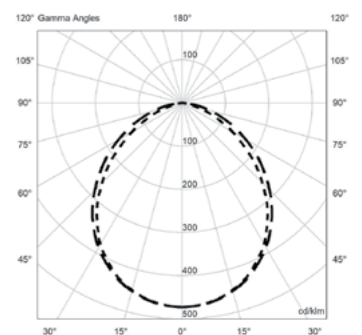

Medidas / Measures
Measurements / Mittungen