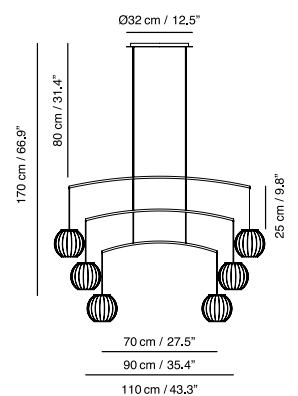

Materiales / Materials
Matériaux / Matters

Estructura: metal
Structure: metal
Structure: métal
Struktur: Metall

Difusor de porcelana
Porcelain diffuser
Diffuseur en porcelaine
Porzellandiffusor

Acabados / Finishes
Finitions / Ausführung

Blanco
White
Blanc
Weiss

Negro
Black
Noir
Schwarz

Oro
Gold
Or
Gold

LED

Mei A & B: E27 LED

Medidas / Measures
Mesurements / Mittengun

Mei Móvil 2

Mei Móvil 4

Mei Móvil 6