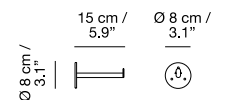

Accesorios / Accessories Accessoires / Zubehör Soporte pared / Wall set Fixation murale Wandhalterung

Soporte pie / Floor support
Structure pour lampadaire
Fuß Structure