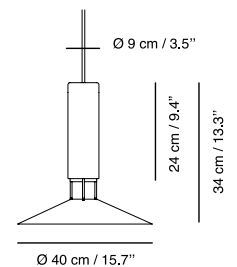

LED

GU10 - 9W
880 Lumen
3000 K
CRI 80

Bombilla LED
incluida
LED bulb
included
Ampoule LED
include
Inklusive LED-
Birne

Medidas / Measures Mesurements / Mittengun

Ø 40 cm / 15.7"

REBOUND

Medidas / Measures
Measurements / Mittungen