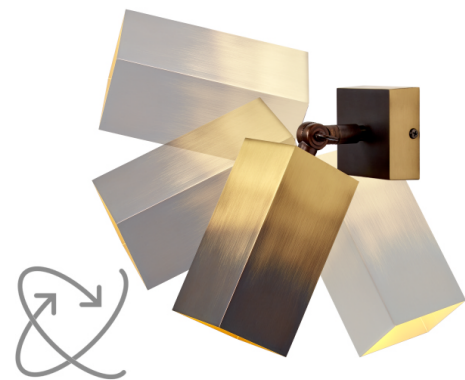

Manhattan

1777/50 B7 Degraded matt antique / Ø 7x 7 H 50 cm / 1 x E27
1777/25 B7 Degraded matt antique / Ø 7 x 7 H 25 cm / 1 x E27

1777/50 P9 Satin brass / Ø 7x 7 H 50 cm / 1 x E27
1777/25 P9 Satin brass / Ø 7 x 7 H 25 cm / 1 x E27
1777/1 P9 Satin brass / swing arm / Ø 7- 21 P 11-25 cm / 1x E14
1777/1 B7 Degraded matt antique / (as above)

1777/2 P9 Satin brass / W 7 H 30 P 9,5 cm / 2 x E14