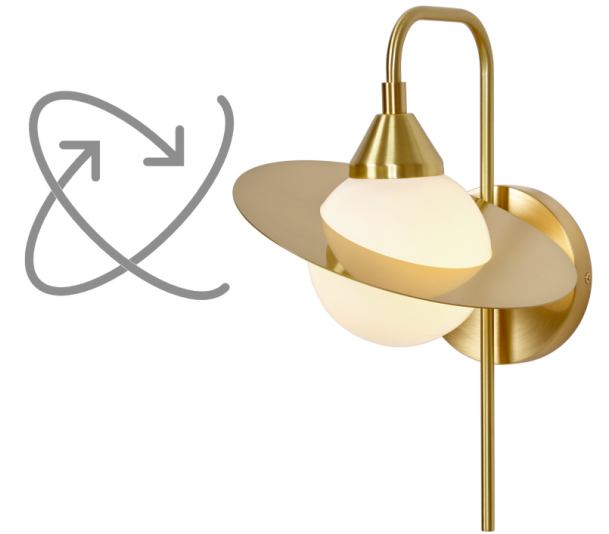

**Lollipop**

1778/1 P9 Satin brass, natural alabaster / Ø 26 H 130 cm / integrated LED ◀

**Marlena**

1775-PN P9 satin brass, natural alabaster / Ø 16 H 16 cm / 1 x E27 ▲

**Stones**

1762-A P9 Satin brass, natural alabaster, white glass / Ø 14 H 29 cm / 1 x G9 ▲  
 1762-B P9 Satin brass, natural alabaster, white glass / Ø 14 H 36 cm / 1 x G9 ▲

1763-A P9 Satin brass, natural alabaster / Ø 9,5 H 29 cm / 1 x E27 (shade not included) ▲  
 1763-B P9 Satin brass, natural alabaster / Ø 9,5 H 36 cm / 1 x E27 (shade not included) ▲  
 1763-C P9 Satin brass, natural alabaster / Ø 18 H 50 cm / 1 x E27 (shade not included) ►